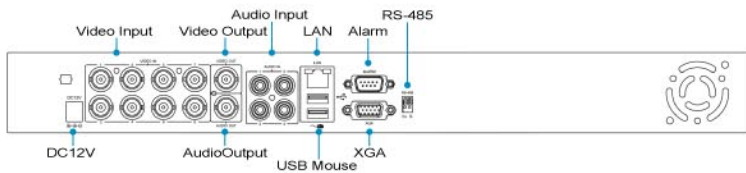

SPECIFICATION

Item	Description		Item	Description
Video Format	NTSC	PAL	Searching	Time/Date, Event
OS	Embedded Linux		Mode	
Compression	H.264 (Normal, High, Highest)		Full Screen	Yes
Video Input	8 x (1Vp-p 75Ω) BNC		Key / LED	25 Keys (Max.) / 4 LEDs
Audio Input	4 x RCA		Motion Detection (MD)	Yes
Video Output	1 x (Monitor Out) BNC		Video Loss Detection	Yes
Audio Output	1 x RCA		Switching	Yes
XGA Output	D-SUB 15P XGA		Buzzer	Yes
Alarm Input	4 x Input		Brightness Setting	Yes
Alarm Output	2 x Output		Contrast	Yes
OSD interface	GUI interface, Multi-Language		XGA Output	Adjustable, 1440p x 900p (max.)
Display Mode	Single / Quad /Single Channel Switch		Mouse	Yes (USB 1.1)(Optional)
Display Resolution	720x480	720x576	Extending IR Lead	Yes (Optional)
Recording Resolution	D1	720x480	P/T/Z Control	Pelco-D / Pelco-P/ Samsung (RS-485)
	HD1	720x240	Watchdog	Auto Power Recovery
	CIF	360x240	Networking	H.264 (STATIC · DHCP · PPPoE)
Display Frame	Max.240 fps	Max.200 fps	Mobile Phone	JPEG (Java)
Recording Frame	Max.240 fps	Max.200 fps	Power supply	DC 12V / 4A(AC100V~240V 50/60HZ)
Pentaplex Mode	Recording / Playback / Network / Mobile Phone Surveillance		Dimension	314mm(L) x 430mm(W) x 53mm(H)
HDD	SATA HDD x 2PCS (Max.)		Operating Temperature	0°C ~ 46°C
Media Backup	Host USB 2.0		Weight	2.83kg (without HDD and Power Adapter)