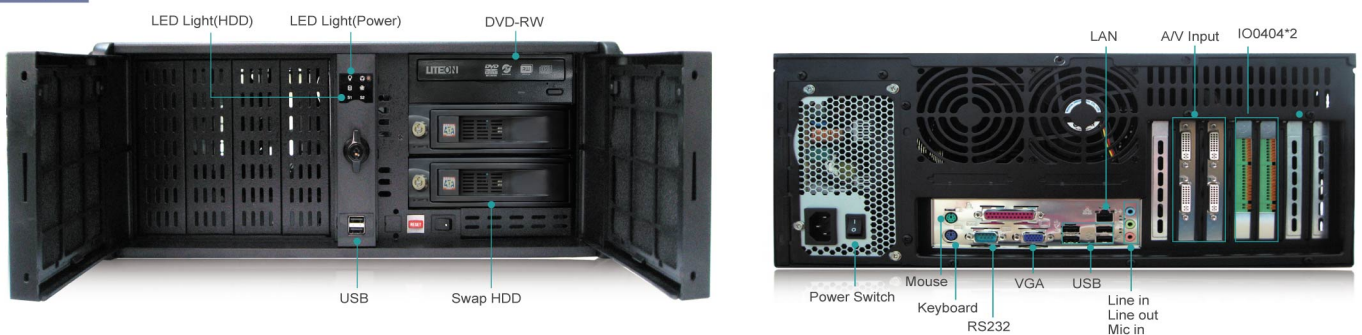

4-64 Ch DVR System

- D1 Real-Time Display and Recording
- MPEG-4 and H.264 Hardware Compression Technology
- Support Intelligent Video Surveillance (Scene Change, Line Crossing, Smart Search, Missing Object Detection, Unattended Object Detection, Flow Counting, PTZ Auto Tracking and etc.)
- Support Keypad and Joystick Control
- Up to 24TB Data Storage Solution with RAID Function
- Complete Alarm Solutions
- D1 Real-Time Remote Monitor
- Concurrently Max. 16 Client Users
- Powerful Remote Management Tools (Web Viewer, Mobile Viewer, Central Management System and Control Center)

IV17000-S (A4 Plus)

IV17000-B (2U)

IV17000-C (4U)

SPECIFICATION

Model	IV17000-S (A4 Plus)	IV17000-B (2U)	IV17000-C (4U)
System			
OS	Embedded Linux		
Compression	MPEG-4 and H.264 Compression		
Video Format	NTSC/PAL		
Video Input	Max. 16 Ch	Max. 16 Ch	Max. 64 Ch
Video Output	D Type 15 Pins VGA		
Audio Input	Max. 16 Ch	Max. 16 Ch	Max. 64 Ch
I/O	Max. 4 I/O	Max. 8 I/O	Max. 16 I/O
TV-Out	Support	Support	Support
Multiplexer Quad Card	-	-	Optional (Max. 10 TV-Outs)
RAID Box	-	-	Optional