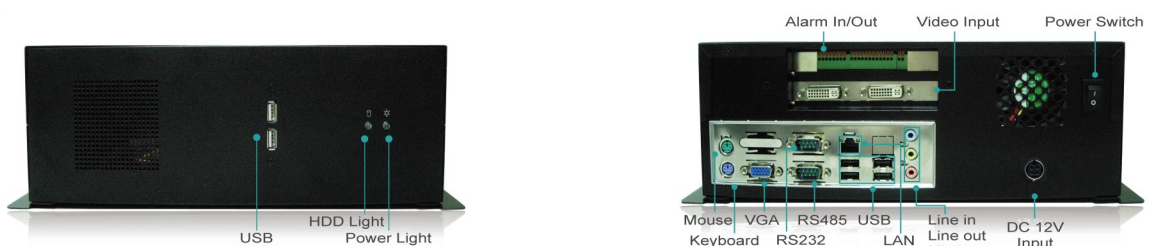

4-64 Ch DVR System

- D1 Real-Time Display and Recording
- MPEG-4 and H.264 Hardware Compression Technology
- Support Intelligent Video Surveillance (Scene Change, Line Crossing, Smart Search, Missing Object Detection, Unattended Object Detection, Flow Counting, PTZ Auto Tracking and etc.)
- Support Keypad and Joystick Control
- Up to 24TB Data Storage Solution with RAID Function
- Complete Alarm Solutions
- D1 Real-Time Remote Monitor
- Concurrently Max. 16 Client Users
- Powerful Remote Management Tools (Web Viewer, Mobile Viewer, Central Management System and Control Center)

IV17000-S (A4 Plus)

IV17000-B (2U)

IV17000-C (4U)

SPECIFICATION

Model	IV17000-S (A4 Plus)	IV17000-B (2U)	IV17000-C (4U)
System			
OS	Embedded Linux		
Compression	MPEG-4 and H.264 Compression		
Video Format	NTSC/PAL		
Video Input	Max. 16 Ch	Max. 16 Ch	Max. 64 Ch
Video Output	D Type 15 Pins VGA		
Audio Input	Max. 16 Ch	Max. 16 Ch	Max. 64 Ch
I/O	Max. 4 I/O	Max. 8 I/O	Max. 16 I/O
TV-Out	Support	Support	Support
Multiplexer Quad Card	-	-	Optional (Max. 10 TV-Outs)
RAID Box	-	-	Optional